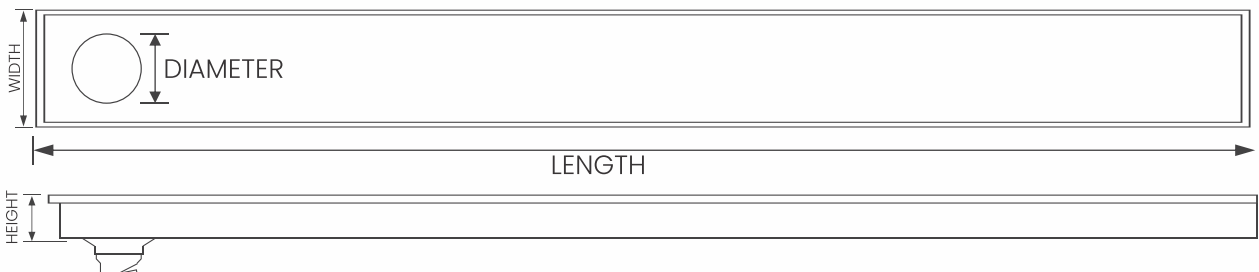

Wave
Rectangle Chanel Drain

Specifications :

- **Thickness** : Base : 1 mm
  Plate : 1mm
- **Outlet** : 60 mm
- **Flow Rate** : 40-60 L / Minute
- **Drainage Direction** : Side

Size L x W	
mm	Code
300x100	2,553-9
450x100	3,812-9
600x100	4,972-9
900x100	7,322-9