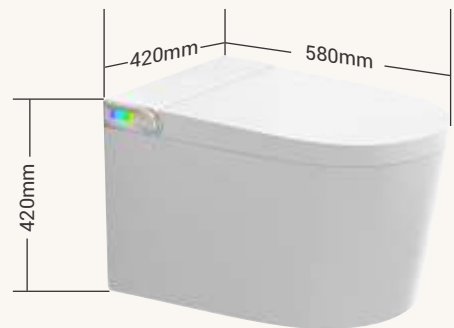

The size is subject to manual measurement, Please refer to the actual product

Product Size 580x400x420mm	Flushing Method Siphon Jet Flushing	Power wire length 1.5m	Recommended Ground clearance 100mm
Drainage Pattern P - Trap	Rated Voltage AC220V 50HZ	Product material Cover : PP Toilet Body : Ceramic	Protection : IPX4 Waterproof Color : White