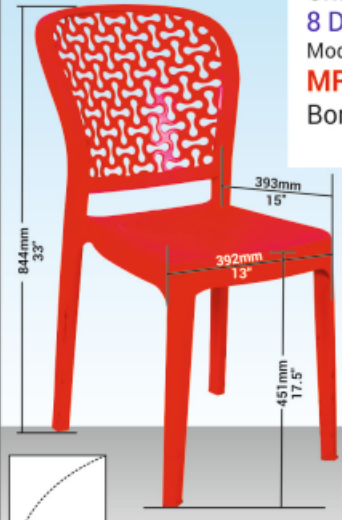

EAKABLE COMFORT

Only with **Plasto**
House Hold Product

10
Years
Guarantee

Against Manufacturing Defects
Depreciation 10% / Year

Chair (without Arm)
8 Design
Model No. - 240 - 8
MRP : ₹ 1,400
Bori/Qty - 8 Nos.

Available Color & Code

Lime Green
Code
1,269-1

Lemon Yellow
Code
1,269-2

Red
Code
1,269-4

Orange
Code
1,269-7

Stack Qty. - 8

Chair (without Arm)
Line Design
Model No. - 240 - L
MRP : ₹ 1,400
Bori/Qty - 8 Nos.

Available Color & Code

Lime Green
Code
1,271-1

Lemon Yellow
Code
1,271-2

Red
Code
1,271-4

Orange
Code
1,271-7