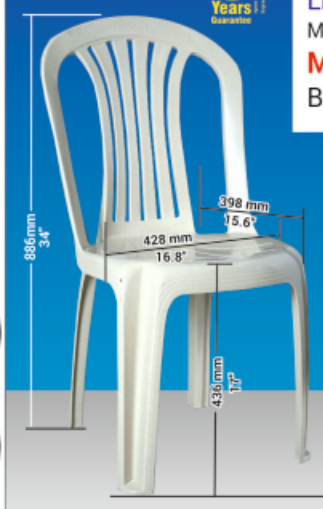

Stack Qty. - 16

SUN
Protection

Applications