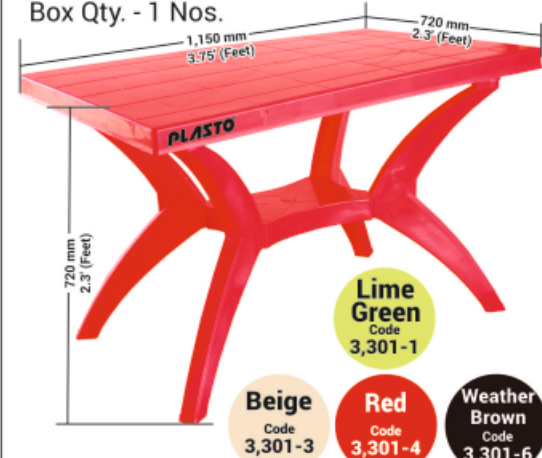

Table

Model No. - 700 - R
MRP : ₹ 3,630
Box Qty. - 1 Nos.

Lime Green
Code
3,301-1

Beige
Code
3,301-3

Red
Code
3,301-4

Weather Brown
Code
3,301-6