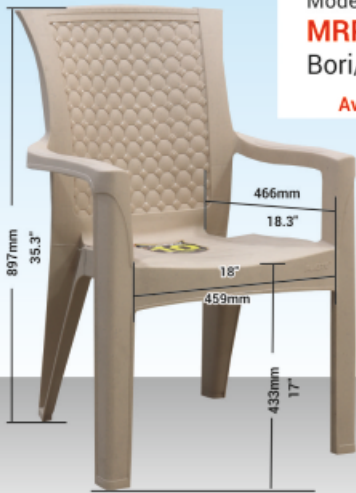

## Chair (with Arm) Diamond Design

Model No. - 360 - D  
MRP : ₹ 1,770  
Bori/Qty - 10 Nos.

Available Color & Code

**Marble Beige**  
Code  
1,610-3

**Marble White**  
Code  
1,610-5

**Weather Brown**  
Code  
1,610-6