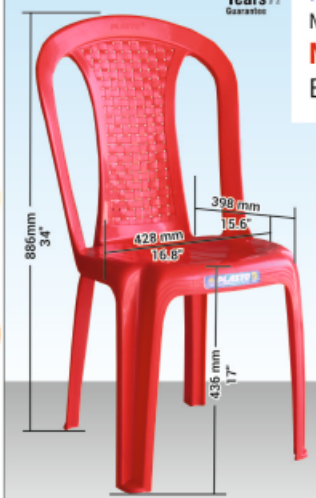

Stack Qty. - 16

5
Years
Guarantee

Chair (without Arm)
Diamond Design
Model No. - 180 - D
MRP : ₹ 910
Bori/Qty - 16 Nos.

Available Color & Code

Marble Beige
Code
821-3

Marble white
Code
821-5

Red
Code
821-4

Weather Brown
Code
821-6