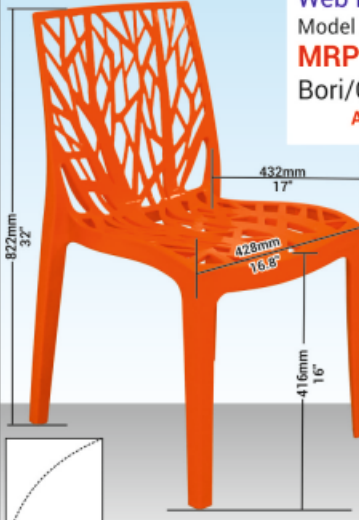

Available Color & Code

**Lime Green**  
Code  
1,539-1

**Lemon Yellow**  
Code  
1,539-2

**Red**  
Code  
1,539-4

**Orange**  
Code  
1,539-7

**Weather Brown**  
Code  
1,539-6

Stack Qty. - 6

Baby Chair  
(without Arm)  
Model No. - 140  
**MRP : ₹ 700**  
Bori/Qty - 12 Nos.