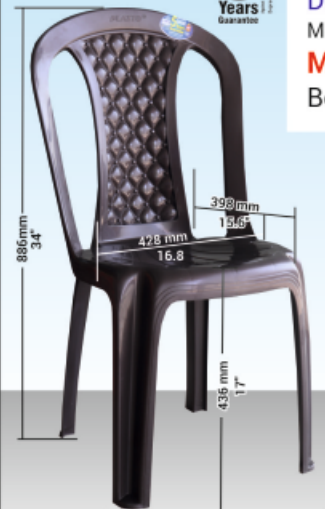

Stack Qty. - 16

5
Years
Guarantee

Chair (without Arm)
Lines Design
Model No. - 180 - L
MRP : ₹ 910
Bori/Qty - 16 Nos.

Available Color & Code

Marble Beige
Code
823-3

Marble white
Code
823-5

Red
Code
823-4

Weather Brown
Code
823-6