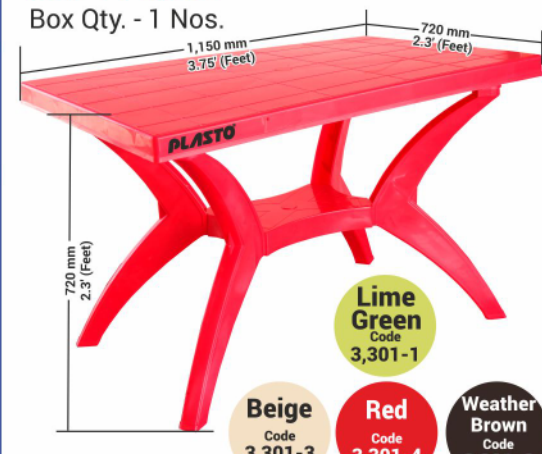

MRP : ₹ 3,630
Box Qty. - 1 Nos.

Lime Green
Code 3,301-1

Beige
Code 3,301-3

Red
Code 3,301-4

Weather Brown
Code 3,301-6

EAKABLE COMFORT

Only with **Plasto**
House Hold Product

10
Years
Guarantee