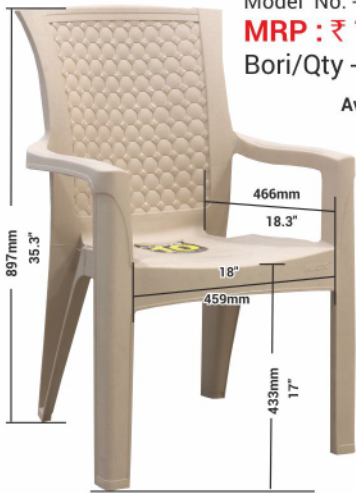

Chair (with Arm)
Flower Design
Model No. - 285 - F

PLASTO® UNBR

Chair (with Arm)
Diamond Design
Model No. - 360 - D

MRP : ₹ 1,770
Bori/Qty - 10 Nos.

Available Color & Code

Marble Beige
Code 1,610-3

Marble White
Code 1,610-5

Weather Brown
Code 1,610-6